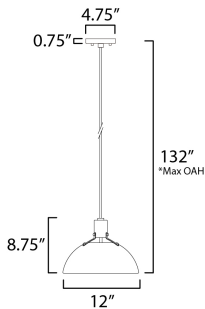

PRODUCT DESCRIPTION

Sockets are suspended above a metal spun dome in your choice of Black or White with Gold accents or Satin Nickel with Black accents. A clean and simple approach to modern or transitional lighting, the opening allows light to shine through the opening atop while providing functional light below. This break in the two parts is supported with straps and decorative rivets in complimentary finishes for a subtly tasteful two-tone finish. A coordinating pin-up wall sconce offers a bedside application to this design with integrated switch on its back plate and two feet of cord cover that can be removed and hardwired per your preference.

FINISHES OPTION

-  Antique Brass / Black (ABBK)
-  Satin Nickel (SN)
-  White/Satin Brass (WTSBR)

MATERIAL

Aluminum, Steel

RATINGS

cETLus
Dry Location

ADDITIONAL

OPERATING TEMPERATURE:
-20°C (-4°F), 40°C (104°F)

MEASUREMENTS

- DIMENSION : 12" W x 8.75" H
- MAX OAH : 132" OAH
- CANOPY : 4.75" W x 0.75" H x 4.75" L
- HANGING WEIGHT : 1.92 lb

LAMPING

- INPUT VOLTAGE : 120V
- BULB : 1 x 60W Incandescent E26 Medium , 60W Total
- BULB INCLUDED : (Not Included)
- DIMMABLE : Y